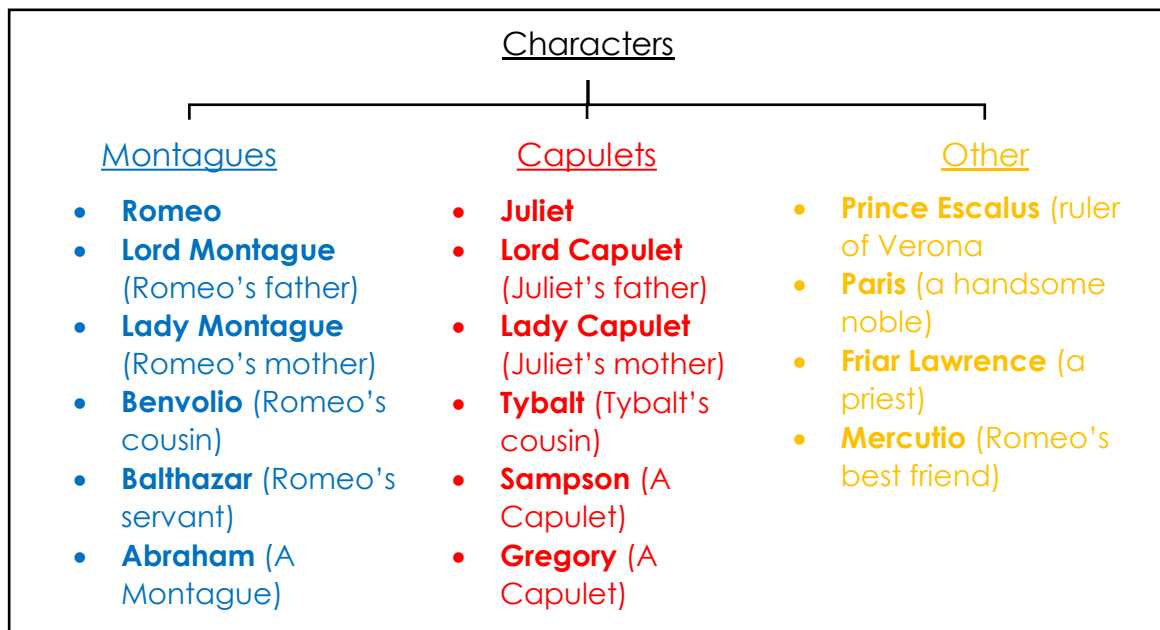

Y8. Spring Term. *Romeo and Juliet* by William Shakespeare. Knowledge Organiser

- Capulet** – a noble family, enemies of the Montagues
- Catholic** – A type of Christian
- Conflict** – a disagreement; an armed struggle
- Elizabethan Era** – when Queen Elizabeth I ruled England (1558-1603)
- Death** – when someone's life ends
- Fate** – the idea that your life has been pre-written
- Feud** – a prolonged argument
- Globe** – the theatre where Shakespeare's plays were performed
- Love** – an intense feeling of deep affection
- Montague** – a noble family, enemies of the Capulets
- Shakespeare** – a famous English playwright
- Star-crossed** – thwarted by bad luck, fated
- Theme** – an idea explored by a writer
- Verona** – a city-state in Italy, the setting of the play