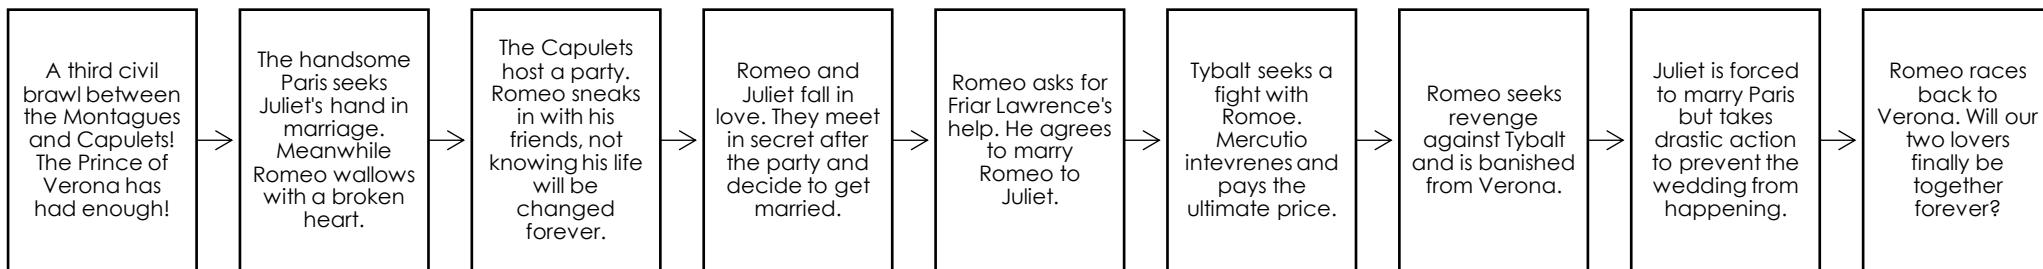

Y8. Spring Term. *Romeo and Juliet* by William Shakespeare. Knowledge Organiser

- Capulet** – a noble family, enemies of the Montagues
- Catholic** – A type of Christian
- Conflict** – a disagreement; an armed struggle
- Elizabethan Era** – when Queen Elizabeth I ruled England (1558-1603)
- Death** – when someone's life ends
- Fate** – the idea that your life has been pre-written
- Feud** – a prolonged argument
- Globe** – the theatre where Shakespeare's plays were performed
- Love** – an intense feeling of deep affection
- Montague** – a noble family, enemies of the Capulets
- Shakespeare** – a famous English playwright
- Star-crossed** – thwarted by bad luck, fated
- Theme** – an idea explored by a writer
- Verona** – a city-state in Italy, the setting of the play