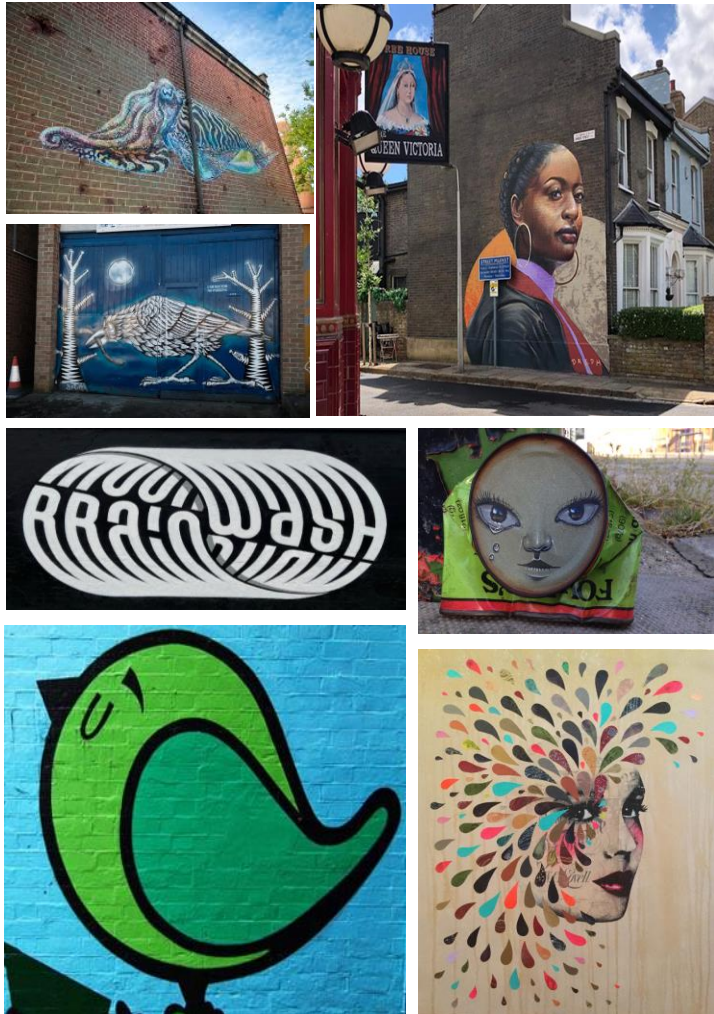

Portsmouth based artists:
My Dog Sighs Dreph
Roo Abrook Fark
Gary Stranger

Surface Development – An extension of the word net. Turning a 3D object into a 2D net to be made.
Brand name – A manufacturers name, often with a slogan.

Packaging – A method to encase a product displaying key information.

Score – A method of using the sharp edge of a pair of scissors to make a crisp fold.

Barcode – Series of black and white stripes that hold data like price and stock numbers.